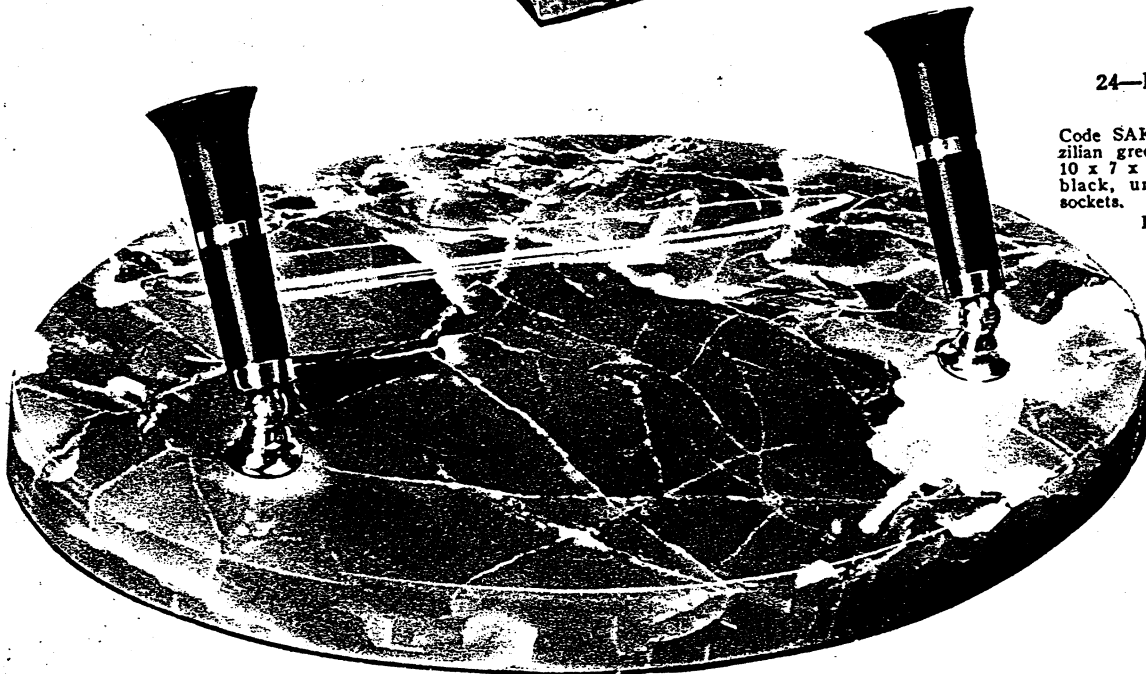

23—Desk Stand.

24—Desk Stand.

Code SAKAT. Double Brazilian green onyx oval base, $10 \times 7 \times \frac{3}{4}$ ", with Universal black, unbreakable Radite sockets.

List $30.00